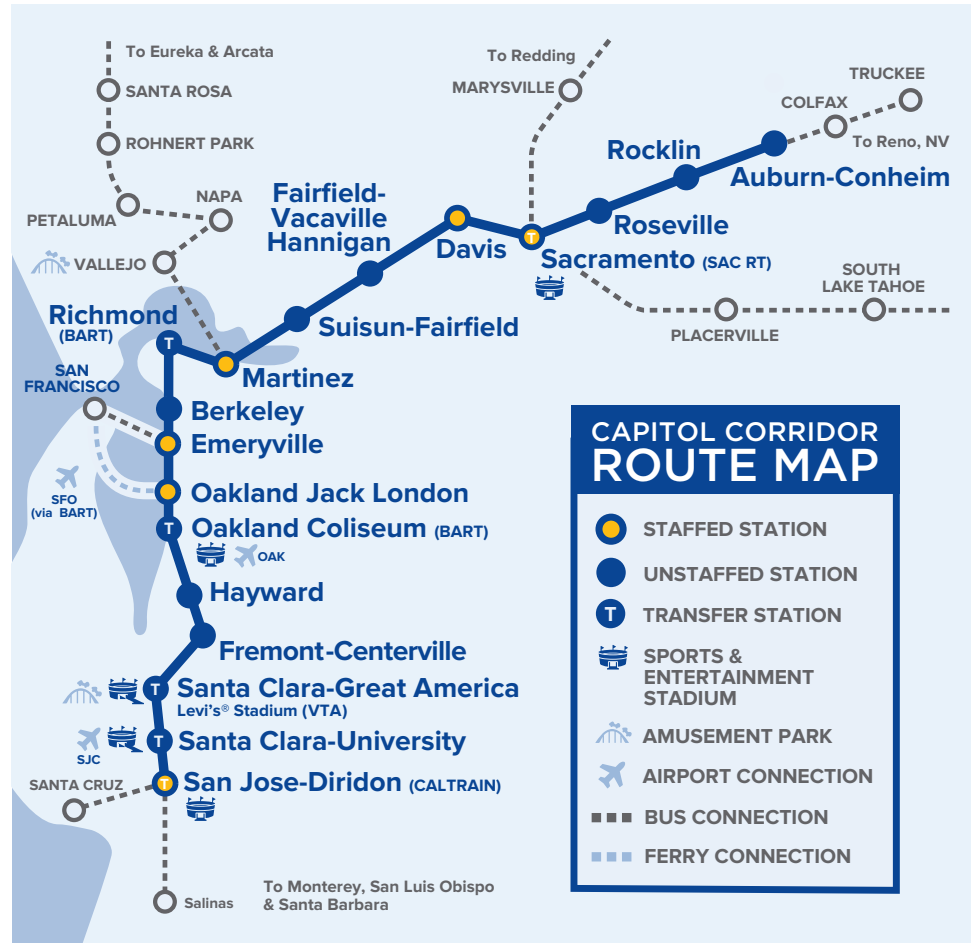

# Reference Notes

- Grey** Amtrak Connecting Buses
- Yellow** Quiet Cars Available

Capitol Corridor tickets are accepted for travel on the San Joaquin service only between Oakland Jack London and Martinez, and San Francisco bus connections.

## Capitol Corridor Train Stations

ARN	<b>Auburn-Conheim</b> 277 Nevada St. at Fulweiler St., 95603	OKJ	<b>Oakland Jack London</b> 245 2nd St at Alice, 94607
BKY	<b>Berkeley</b> University Ave. & 3rd St., underneath the University Ave. Overpass, 94710	RIC	<b>Richmond-BART</b> 1700 Nevin Avenue, BART Station, 94801
DAV	<b>Davis</b> 840 2nd St., 95616	RLN	<b>Rocklin</b> Rocklin Rd & Railroad Ave., 95677
EMY	<b>Emeryville</b> 5885 Horton St., 94608	RSV	<b>Roseville</b> 201 Pacific St. at Church St., 95678
FFV	<b>Fairfield-Vacaville Hannigan</b> 4921 Vanden Road, 95687	SAC	<b>Sacramento</b> 401 I St. at 5th St., 95814
FMT	<b>Fremont</b> 37260 Fremont Blvd., 94536	SJC	<b>San Jose</b> 65 Cahill Street, 95110
HAY	<b>Hayward</b> 22555 Meekland Ave., 94545	SCC	<b>Santa Clara-University</b> 1001 Railroad Ave., 95050
MTZ	<b>Martinez</b> 601 Marina Vista Ave., 94553	GAC	<b>Santa Clara-Great America (Levi's Stadium®)</b> 5099 Stars & Stripes Dr., under Tasman Dr. overpass, 95054
OAC	<b>Oakland Coliseum-BART</b> 700 73rd Ave., across San Leandro Blvd. from BART station, 94621	SUI	<b>Suisun-Fairfield</b> 177 Main St., under Hwy 12, Suisun City, 94585

### CAPITOL CORRIDOR ROUTE MAP

- STAFFED STATION
- UNSTAFFED STATION
- T** TRANSFER STATION
- SPORTS & ENTERTAINMENT STADIUM
- AMUSEMENT PARK
- AIRPORT CONNECTION
- BUS CONNECTION
- FERRY CONNECTION

## Bus Connections

- A SACRAMENTO**  
To Marysville/Chico/Redding\*  
To Roseville/Colfax/ Reno;  
To South Lake Tahoe
- B MARTINEZ**  
To Vallejo/Napa/Santa Rosa/Eureka,  
including Discovery Kingdom\*
- C SAN JOSE**  
To Santa Barbara; **Highway 17 Express**  
– to Santa Cruz; **MST** – to Monterey