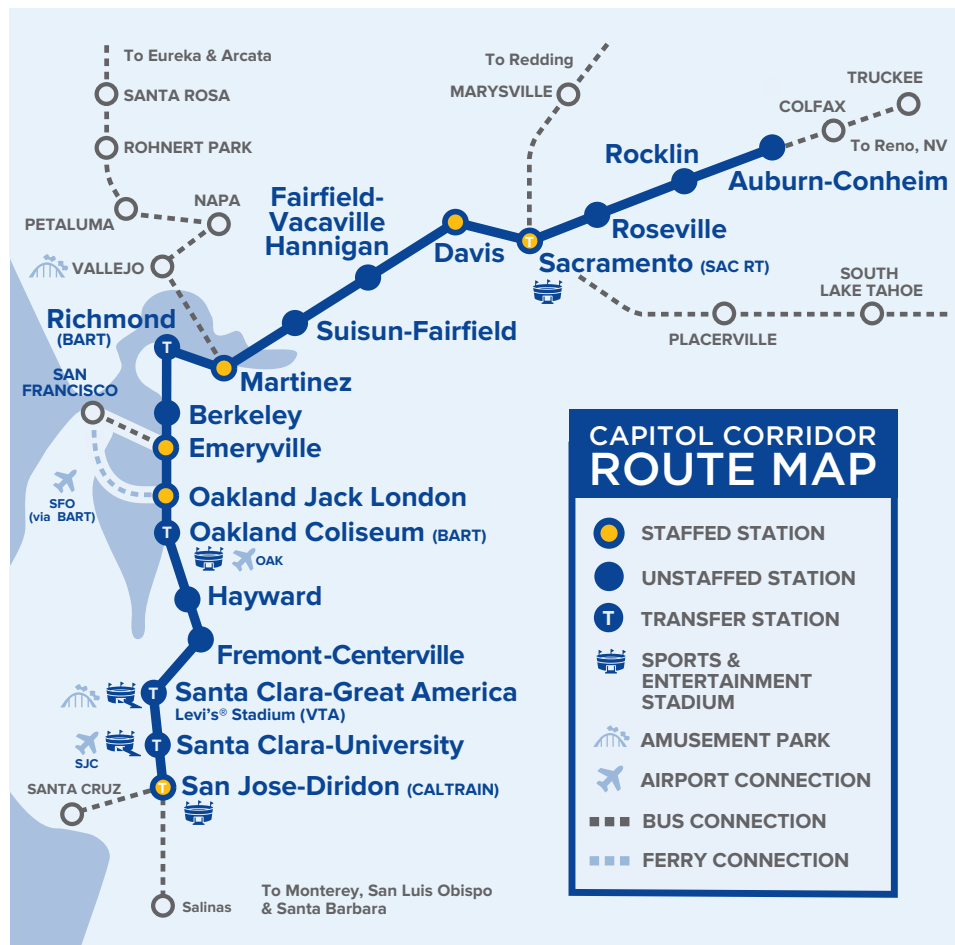

# Reference Notes

- Grey** Amtrak Connecting Buses
- Yellow** Quiet Cars Available

Capitol Corridor tickets are accepted for travel on the San Joaquin service only between Oakland Jack London and Martinez, and San Francisco bus connections.

## Capitol Corridor Train Stations

ARN	<b>Auburn-Conheim</b> 277 Nevada St. at Fulweiler St., 95603	OKJ	<b>Oakland Jack London</b> 245 2nd St at Alice, 94607
BKY	<b>Berkeley</b> University Ave. & 3rd St., underneath the University Ave. Overpass, 94710	RIC	<b>Richmond-BART</b> 1700 Nevin Avenue, BART Station, 94801
DAV	<b>Davis</b> 840 2nd St., 95616	RLN	<b>Rocklin</b> Rocklin Rd & Railroad Ave., 95677
EMY	<b>Emeryville</b> 5885 Horton St., 94608	RSV	<b>Roseville</b> 201 Pacific St. at Church St., 95678
FFV	<b>Fairfield-Vacaville Hannigan</b> 4921 Vanden Road, 95687	SAC	<b>Sacramento</b> 401 I St. at 5th St., 95814
FMT	<b>Fremont</b> 37260 Fremont Blvd., 94536	SJC	<b>San Jose</b> 65 Cahill Street, 95110
HAY	<b>Hayward</b> 22555 Meekland Ave., 94545	SCC	<b>Santa Clara-University</b> 1001 Railroad Ave., 95050
MTZ	<b>Martinez</b> 601 Marina Vista Ave., 94553	GAC	<b>Santa Clara-Great America (Levi's Stadium®)</b> 5099 Stars & Stripes Dr., under Tasman Dr. overpass, 95054
OAC	<b>Oakland Coliseum-BART</b> 700 73rd Ave., across San Leandro Blvd. from BART station, 94621	SUI	<b>Suisun-Fairfield</b> 177 Main St., under Hwy 12, Suisun City, 94585