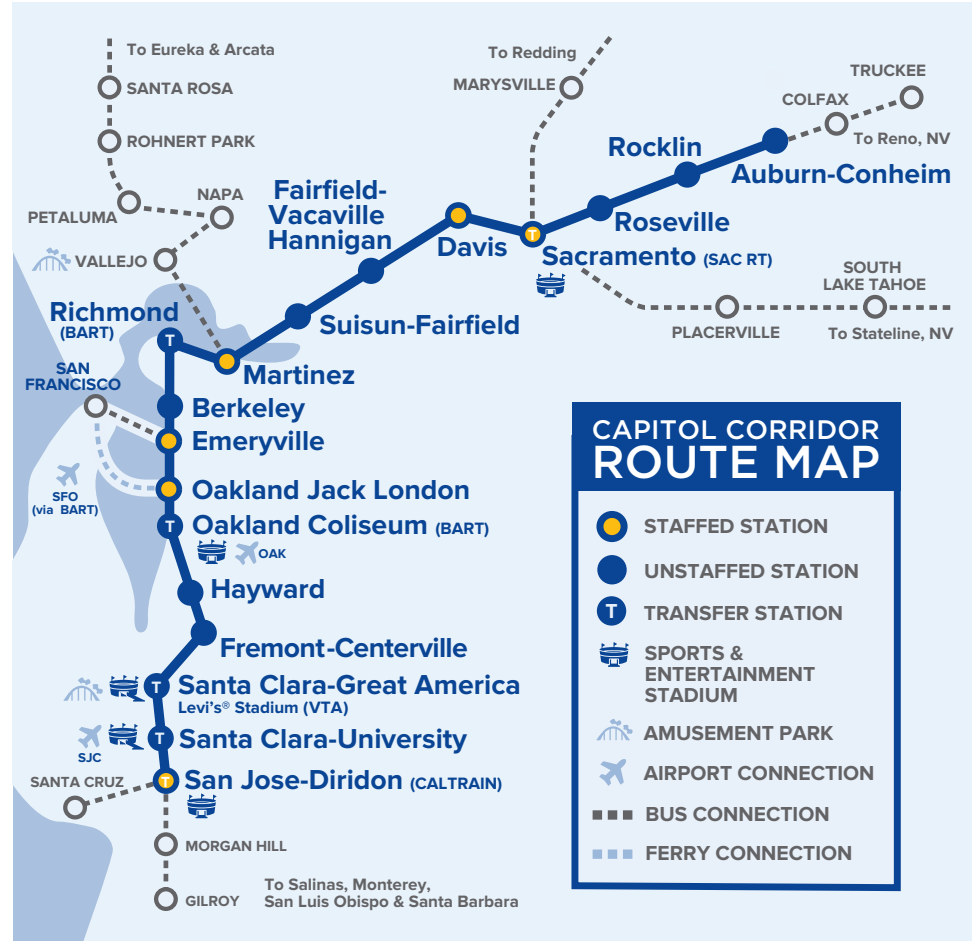

Reference Notes

Grey Amtrak Connecting Buses

Yellow Quiet Cars Available

Capitol Corridor tickets are accepted for travel on the San Joaquin service only between Oakland Jack London and Martinez, and San Francisco bus connections.

Capitol Corridor Train Stations

ARN Auburn-Conheim 277 Nevada St. at Fulweiler St., 95603	OKJ Oakland Jack London 245 2nd St at Alice, 94607
BKY Berkeley University Ave. & 3rd St., underneath the University Ave. Overpass, 94710	RIC Richmond-BART 1700 Nevin Avenue, BART Station, 94801
DAV Davis 840 2nd St., 95616	RLN Rocklin Rocklin Rd & Railroad Ave., 95677
EMY Emeryville 5885 Horton St., 94608	RSV Roseville 201 Pacific St. at Church St., 95678
FFV Fairfield-Vacaville Hannigan 4921 Vanden Road, 95687	SAC Sacramento 401 I St. at 5th St., 95814
FMT Fremont 37260 Fremont Blvd., 94536	SJC San Jose 65 Cahill Street, 95110
HAY Hayward 22555 Meekland Ave., 94545	SCC Santa Clara-University 1001 Railroad Ave., 95050
MTZ Martinez 601 Marina Vista Ave., 94553	GAC Santa Clara-Great America (Levi's Stadium®) 5099 Stars & Stripes Dr., under Tasman Dr. overpass, 95054
OAC Oakland Coliseum-BART 700 73rd Ave., across San Leandro Blvd. from BART station, 94621	SUI Suisun-Fairfield 177 Main St., under Hwy 12, Suisun City, 94585

Bus Connections

- A SACRAMENTO**
To Marysville/Chico/Redding*
To Roseville/Colfax/ Reno;
To South Lake Tahoe
- B MARTINEZ**
To Vallejo/Napa/Santa Rosa/Eureka,
including Discovery Kingdom*
- C SAN JOSE**
To Santa Barbara; **Highway 17 Express**
– to Santa Cruz; **MST** – to Monterey