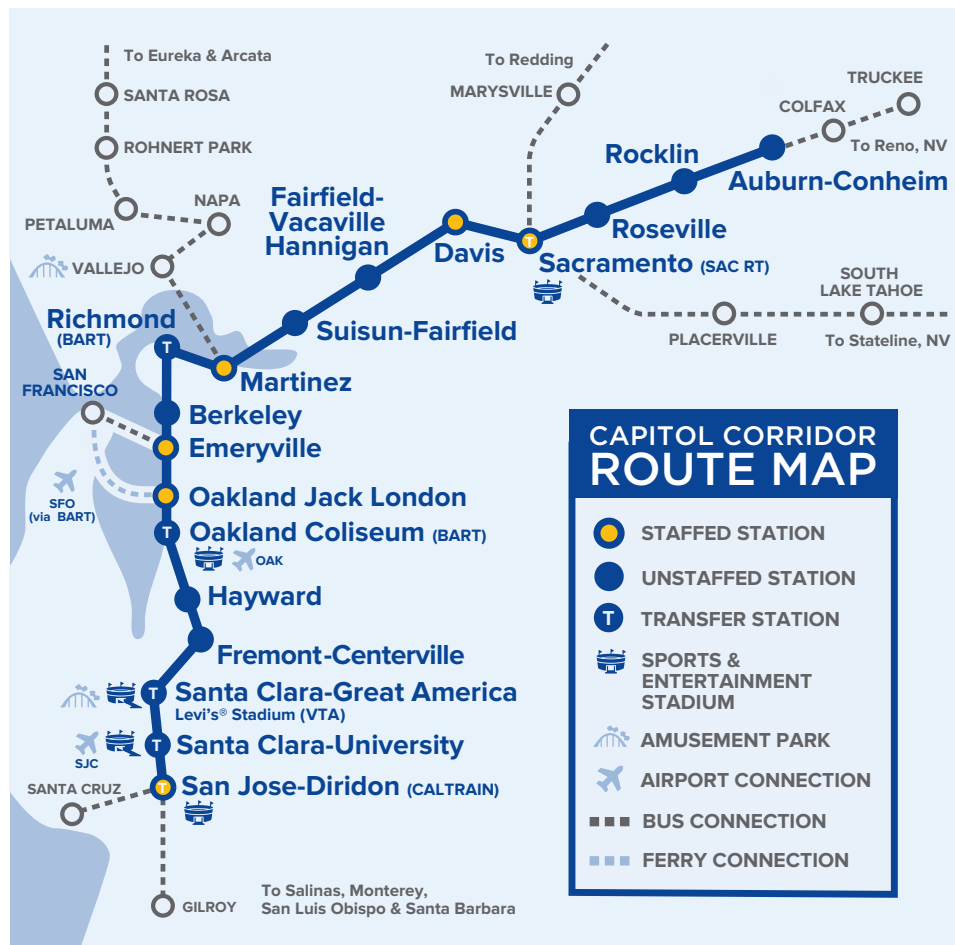

Reference Notes

- Grey** Amtrak Connecting Buses
- Yellow** Quiet Cars Available

Capitol Corridor tickets are accepted for travel on the San Joaquin service only between Oakland Jack London and Martinez, and San Francisco bus connections.

Capitol Corridor Train Stations

ARN	Auburn-Conheim 277 Nevada St. at Fulweiler St., 95603	OKJ	Oakland Jack London 245 2nd St at Alice, 94607
BKY	Berkeley University Ave. & 3rd St., underneath the University Ave. Overpass, 94710	RIC	Richmond-BART 1700 Nevin Avenue, BART Station, 94801
DAV	Davis 840 2nd St., 95616	RLN	Rocklin Rocklin Rd & Railroad Ave., 95677
EMY	Emeryville 5885 Horton St., 94608	RSV	Roseville 201 Pacific St. at Church St., 95678
FFV	Fairfield-Vacaville Hannigan 4921 Vanden Road, 95687	SAC	Sacramento 401 I St. at 5th St., 95814
FMT	Fremont 37260 Fremont Blvd., 94536	SJC	San Jose 65 Cahill Street, 95110
HAY	Hayward 22555 Meekland Ave., 94545	SCC	Santa Clara-University 1001 Railroad Ave., 95050
MTZ	Martinez 601 Marina Vista Ave., 94553	GAC	Santa Clara-Great America (Levi's Stadium®) 5099 Stars & Stripes Dr., under Tasman Dr. overpass, 95054
OAC	Oakland Coliseum-BART 700 73rd Ave., across San Leandro Blvd. from BART station, 94621	SUI	Suisun-Fairfield 177 Main St., under Hwy 12, Suisun City, 94585

Bus Connections

- A SACRAMENTO**
To Marysville/Chico/Redding*
To Roseville/Colfax/ Reno;
To South Lake Tahoe
- B MARTINEZ**
To Vallejo/Napa/Santa Rosa/Eureka,
including Discovery Kingdom*
- C SAN JOSE**
To Santa Barbara; **Highway 17 Express**
– to Santa Cruz; **MST** – to Monterey