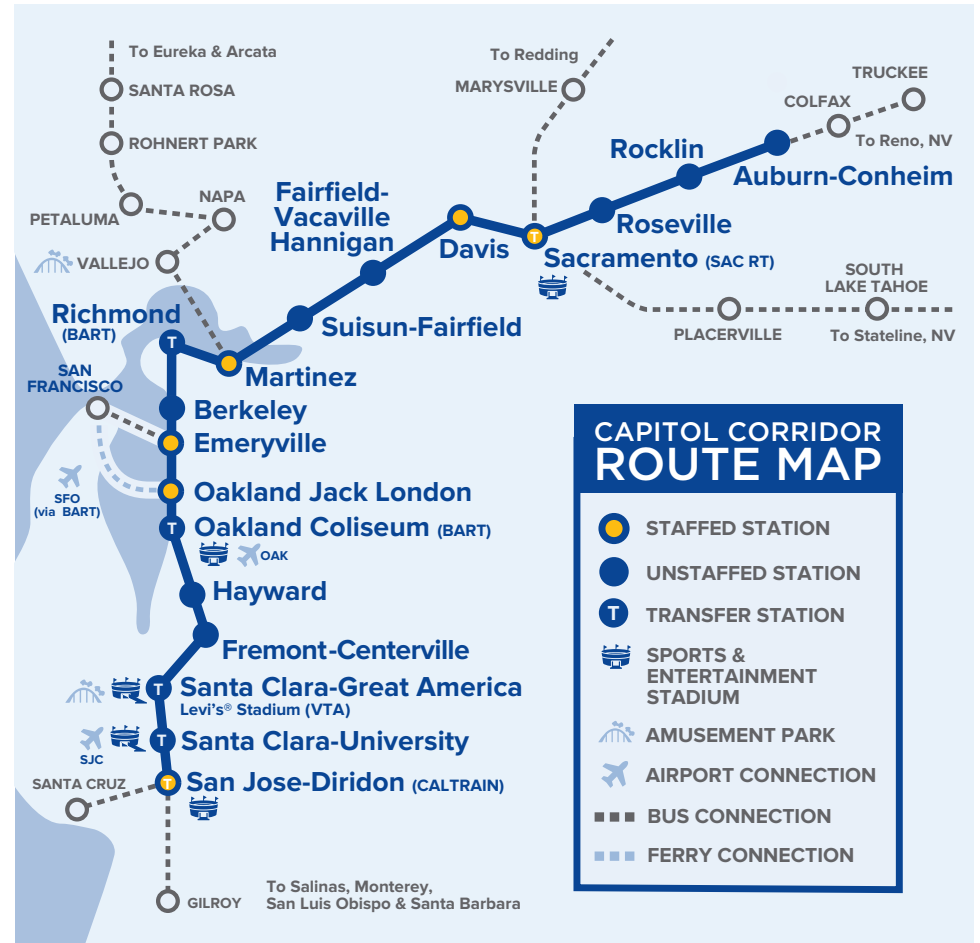

Reference Notes

Grey Amtrak Connecting Buses

Yellow Quiet Cars Available

Capitol Corridor tickets are accepted for travel on the San Joaquin service only between Oakland Jack London and Martinez, and San Francisco bus connections.

Capitol Corridor Train Stations

ARN Auburn-Conheim 277 Nevada St. at Fulweiler St., 95603	OKJ Oakland Jack London 245 2nd St at Alice, 94607
BKY Berkeley University Ave. & 3rd St., underneath the University Ave. Overpass, 94710	RIC Richmond-BART 1700 Nevin Avenue, BART Station, 94801
DAV Davis 840 2nd St., 95616	RLN Rocklin Rocklin Rd & Railroad Ave., 95677
EMY Emeryville 5885 Horton St., 94608	RSV Roseville 201 Pacific St. at Church St., 95678
FFV Fairfield-Vacaville Hannigan 4921 Vanden Road, 95687	SAC Sacramento 401 I St. at 5th St., 95814
FMT Fremont 37260 Fremont Blvd., 94536	SJC San Jose 65 Cahill Street, 95110
HAY Hayward 22555 Meekland Ave., 94545	SCC Santa Clara-University 1001 Railroad Ave., 95050
MTZ Martinez 601 Marina Vista Ave., 94553	GAC Santa Clara-Great America (Levi's Stadium®) 5099 Stars & Stripes Dr., under Tasman Dr. overpass, 95054
OAC Oakland Coliseum-BART 700 73rd Ave., across San Leandro Blvd. from BART station, 94621	SUI Suisun-Fairfield 177 Main St., under Hwy 12, Suisun City, 94585

Bus Connections

- A SACRAMENTO**
To Marysville/Chico/Redding*
To Roseville/Colfax/ Reno;
To South Lake Tahoe
- B MARTINEZ**
To Vallejo/Napa/Santa Rosa/Eureka,
including Discovery Kingdom*
- C SAN JOSE**
To Santa Barbara; **Highway 17 Express**
– to Santa Cruz; **MST** – to Monterey