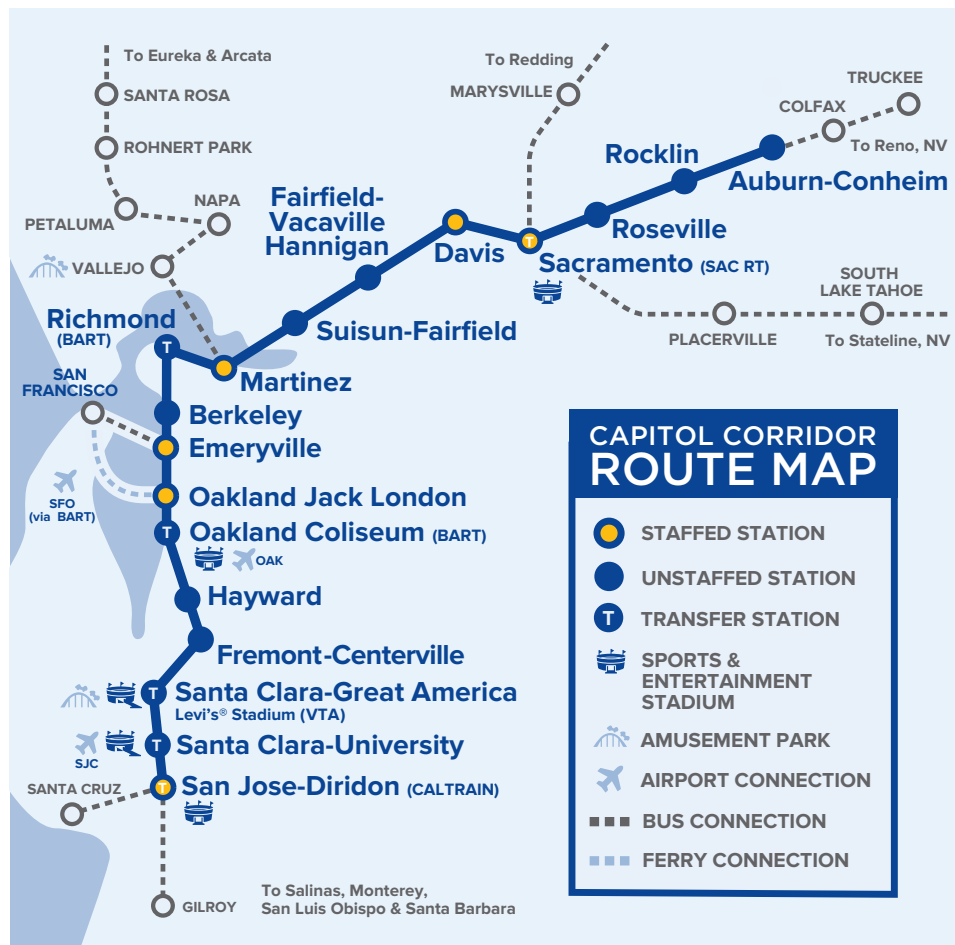

Reference Notes

- Grey** Amtrak Connecting Buses
- Yellow** Quiet Cars Available

Capitol Corridor tickets are accepted for travel on the San Joaquin service only between Oakland Jack London and Martinez, and San Francisco bus connections.

Capitol Corridor Train Stations

ARN	Auburn-Conheim 277 Nevada St. at Fulweiler St., 95603	OKJ	Oakland Jack London 245 2nd St at Alice, 94607
BKY	Berkeley University Ave. & 3rd St., underneath the University Ave. Overpass, 94710	RIC	Richmond-BART 1700 Nevin Avenue, BART Station, 94801
DAV	Davis 840 2nd St., 95616	RLN	Rocklin Rocklin Rd & Railroad Ave., 95677
EMY	Emeryville 5885 Horton St., 94608	RSV	Roseville 201 Pacific St. at Church St., 95678
FFV	Fairfield-Vacaville Hannigan 4921 Vanden Road, 95687	SAC	Sacramento 401 I St. at 5th St., 95814
FMT	Fremont 37260 Fremont Blvd., 94536	SJC	San Jose 65 Cahill Street, 95110
HAY	Hayward 22555 Meekland Ave., 94545	SCC	Santa Clara-University 1001 Railroad Ave., 95050
MTZ	Martinez 601 Marina Vista Ave., 94553	GAC	Santa Clara-Great America (Levi's Stadium®) 5099 Stars & Stripes Dr., under Tasman Dr. overpass, 95054
OAC	Oakland Coliseum-BART 700 73rd Ave., across San Leandro Blvd. from BART station, 94621	SUI	Suisun-Fairfield 177 Main St., under Hwy 12, Suisun City, 94585

- A SACRAMENTO**
To Marysville/Chico/Redding*
To Roseville/Colfax/ Reno;
To South Lake Tahoe
- B MARTINEZ**
To Vallejo/Napa/Santa Rosa/Eureka,
including Discovery Kingdom*
- C SAN JOSE**
To Santa Barbara; **Highway 17 Express**
– to Santa Cruz; **MST** – to Monterey