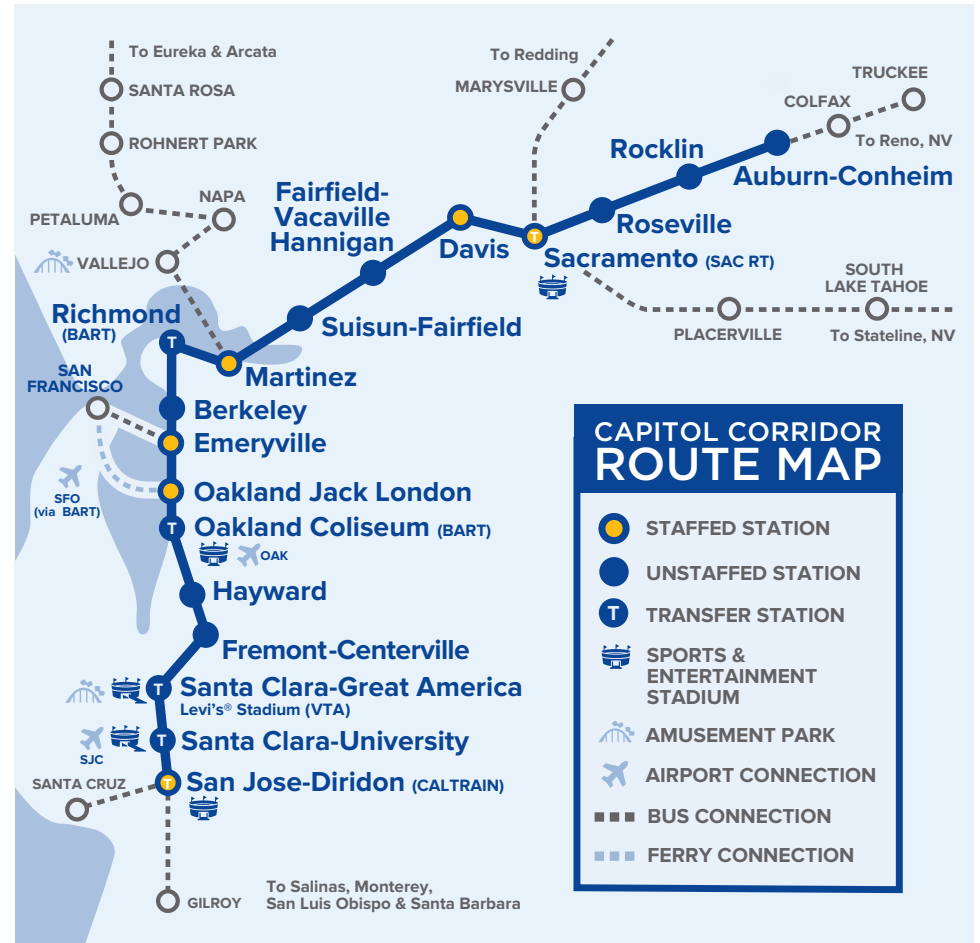

# Reference Notes

**Grey** Amtrak Connecting Buses

**Yellow** Quiet Cars Available

Capitol Corridor tickets are accepted for travel on the San Joaquin service only between Oakland Jack London and Martinez, and San Francisco bus connections.

## Capitol Corridor Train Stations

ARN <b>Auburn-Conheim</b> 277 Nevada St. at Fulweiler St., 95603	OKJ <b>Oakland Jack London</b> 245 2nd St at Alice, 94607
BKY <b>Berkeley</b> University Ave. & 3rd St., underneath the University Ave. Overpass, 94710	RIC <b>Richmond-BART</b> 1700 Nevin Avenue, BART Station, 94801
DAV <b>Davis</b> 840 2nd St., 95616	RLN <b>Rocklin</b> Rocklin Rd & Railroad Ave., 95677
EMY <b>Emeryville</b> 5885 Horton St., 94608	RSV <b>Roseville</b> 201 Pacific St. at Church St., 95678
FFV <b>Fairfield-Vacaville Hannigan</b> 4921 Vanden Road, 95687	SAC <b>Sacramento</b> 401 I St. at 5th St., 95814
FMT <b>Fremont</b> 37260 Fremont Blvd., 94536	SJC <b>San Jose</b> 65 Cahill Street, 95110
HAY <b>Hayward</b> 22555 Meekland Ave., 94545	SCC <b>Santa Clara-University</b> 1001 Railroad Ave., 95050
MTZ <b>Martinez</b> 601 Marina Vista Ave., 94553	GAC <b>Santa Clara-Great America (Levi's Stadium®)</b> 5099 Stars & Stripes Dr., under Tasman Dr. overpass, 95054
OAC <b>Oakland Coliseum-BART</b> 700 73rd Ave., across San Leandro Blvd. from BART station, 94621	SUI <b>Suisun-Fairfield</b> 177 Main St., under Hwy 12, Suisun City, 94585

## Bus Connections

- A SACRAMENTO**  
To Marysville/Chico/Redding\*  
To Roseville/Colfax/ Reno;  
To South Lake Tahoe
- B MARTINEZ**  
To Vallejo/Napa/Santa Rosa/Eureka,  
including Discovery Kingdom\*
- C SAN JOSE**  
To Santa Barbara; **Highway 17 Express**  
– to Santa Cruz; **MST** – to Monterey