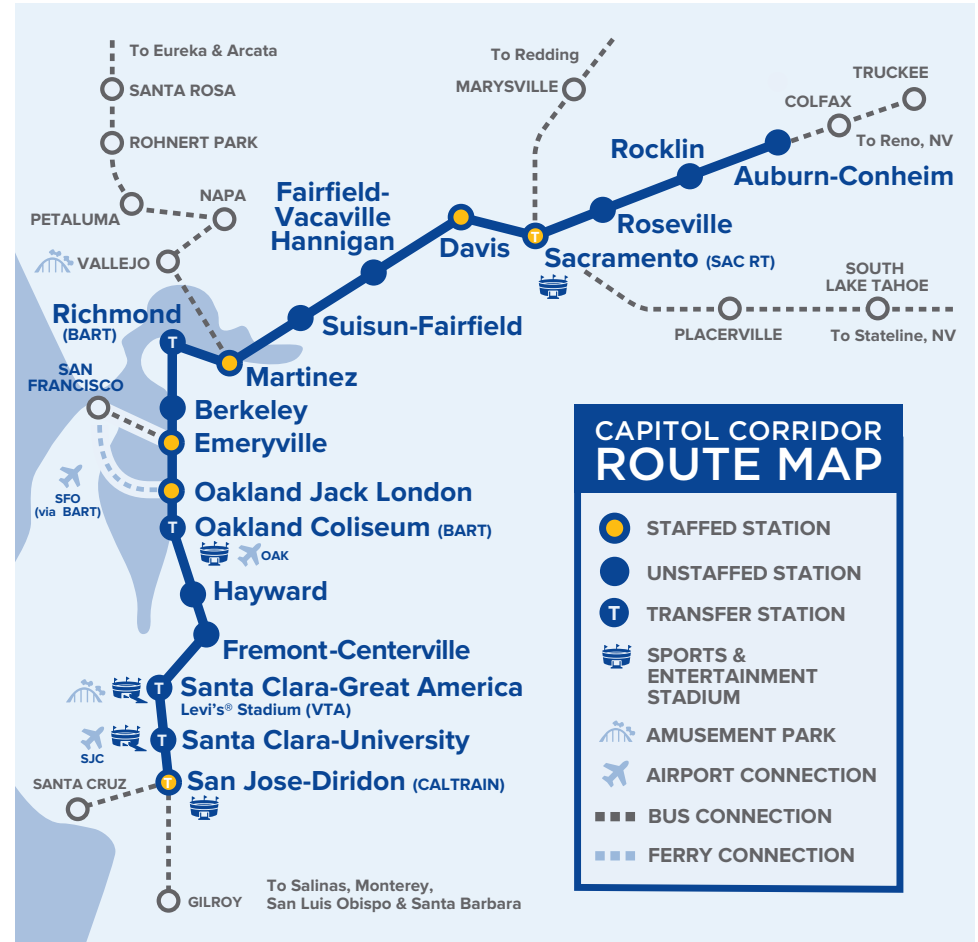

## San Jose-Oakland-Emeryville/SF-Sacramento-Auburn

CODE	STATION	TRAIN:	724	728	732	736	742	CODE
SJC	San Jose 1C	Depart	8:05a	10:05a		3:05p	5:05p	SJC
SCC	Santa Clara-University	Depart	8:11a	10:11a		3:11p	5:11p	SCC
GAC	Santa Clara-Great America	Depart	8:18a	10:18a		3:18p	5:18p	GAC
FMT	Fremont-Centerville	Depart	8:34a	10:34a		3:34p	5:34p	FMT
HAY	Hayward	Depart	8:49a	10:49a		3:49p	5:50p	HAY
OAC	Oakland Coliseum-BART 2	Depart	9:00a	11:00a		4:00p	6:01p	OAC
OKJ	Oakland Jack London	Arrive	9:11a	11:11a		4:10p	6:09p	OKJ
		Depart	9:12a	11:12a	2:12p	4:11p	6:10p	
EMY	Emeryville	Arrive	9:20a	11:20a	2:20p	4:19p	6:18p	EMY
		Depart	9:21a	11:21a	2:21p	4:20p	6:19p	
BKY	Berkeley	Depart	9:25a	11:25a	2:25p	4:24p	6:23p	BKY
RIC	Richmond-BART 2	Depart	9:32a	11:32a	2:32p	4:31p	6:30p	RIC
MTZ	Martinez B	Depart	9:59a	11:58a	2:58p	4:57p	6:57p	MTZ
SUI	Suisun-Fairfield	Depart	10:18a	12:17p	3:17p	5:16p	7:16p	SUI
FFV	Fairfield-Vacaville	Depart	10:25a	12:23p	3:23p	5:22p	7:23p	FFV
DAV	Davis	Depart	10:46a	12:43p	3:46p	5:43p	7:45p	DAV
SAC	Sacramento A	Arrive	11:10a	1:14p	4:15p	6:02p	8:09p	SAC
		Depart			4:25p	6:03p		
RSV	Roseville	Depart			④4:55p	6:26p		RSV
RLN	Rocklin	Depart			⑤5:10p	6:35p		RLN
ARN	Auburn	Depart			⑤5:35p	7:06p		ARN
COX	Colfax	Depart			⑤5:50p			COX

# Reference Notes

**Grey** Amtrak Connecting Buses

**Yellow** Quiet Cars Available

Capitol Corridor tickets are accepted for travel on the San Joaquin service only between Oakland Jack London and Martinez, and San Francisco bus connections.

## Bus Connections

- A SACRAMENTO**  
To Marysville/Chico/Redding\*  
To Roseville/Colfax/ Reno;  
To South Lake Tahoe
- B MARTINEZ**  
To Vallejo/Napa/Santa Rosa/Eureka,  
including Discovery Kingdom\*
- C SAN JOSE**  
To Santa Barbara; **Highway 17 Express**  
– to Santa Cruz; **MST** – to Monterey