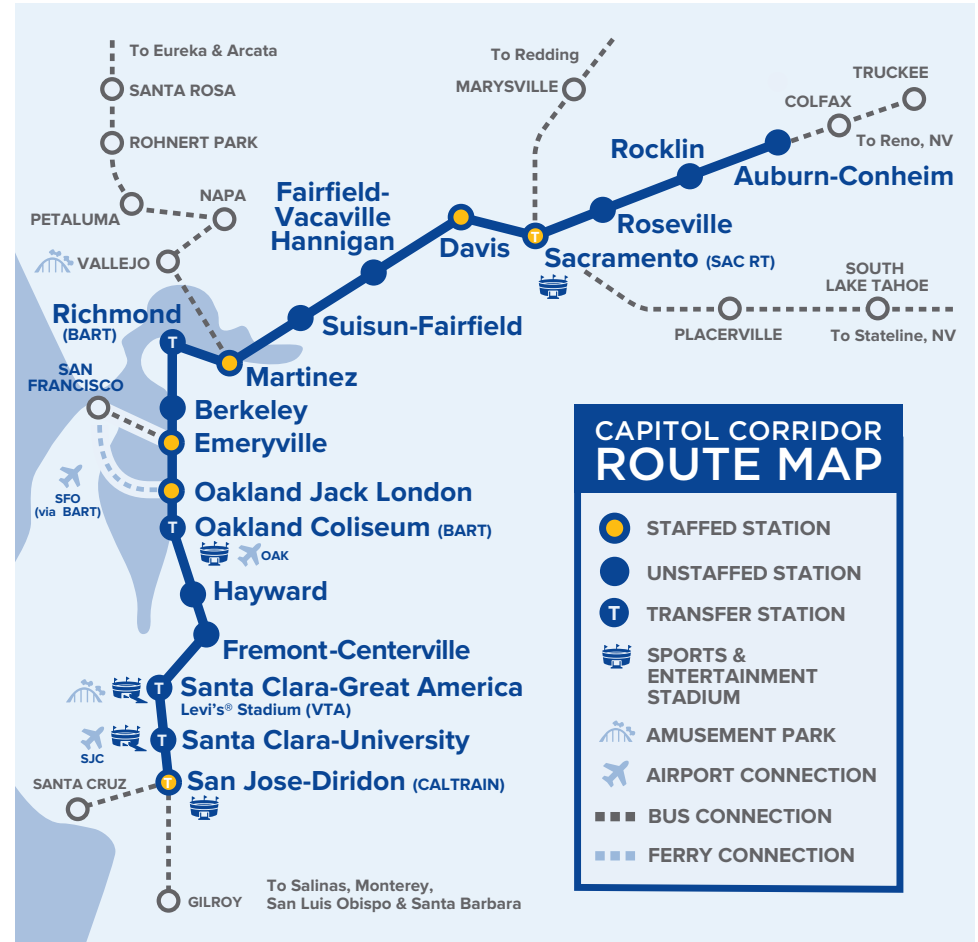

Reference Notes

Grey Amtrak Connecting Buses

Yellow Quiet Cars Available

Capitol Corridor tickets are accepted for travel on the San Joaquin service only between Oakland Jack London and Martinez, and San Francisco bus connections.

Capitol Corridor Train Stations

ARN Auburn-Conheim 277 Nevada St. at Fulweiler St., 95603	OKJ Oakland Jack London 245 2nd St at Alice, 94607
BKY Berkeley University Ave. & 3rd St., underneath the University Ave. Overpass, 94710	RIC Richmond–BART 1700 Nevin Avenue, BART Station, 94801
DAV Davis 840 2nd St., 95616	RLN Rocklin Rocklin Rd & Railroad Ave., 95677
EMY Emeryville 5885 Horton St., 94608	RSV Roseville 201 Pacific St. at Church St., 95678
FFV Fairfield-Vacaville Hannigan 4921 Vanden Road, 95687	SAC Sacramento 401 I St. at 5th St., 95814
FMT Fremont 37260 Fremont Blvd., 94536	SJC San Jose 65 Cahill Street, 95110
HAY Hayward 22555 Meekland Ave., 94545	SCC Santa Clara-University 1001 Railroad Ave., 95050
MTZ Martinez 601 Marina Vista Ave., 94553	GAC Santa Clara-Great America (Levi’s Stadium®) 5099 Stars & Stripes Dr., under Tasman Dr. overpass, 95054
OAC Oakland Coliseum–BART 700 73rd Ave., across San Leandro Blvd. from BART station, 94621	SUI Suisun-Fairfield 177 Main St., under Hwy 12, Suisun City, 94585

Bus Connections

- A SACRAMENTO**
To Marysville/Chico/Redding*
To Roseville/Colfax/ Reno;
To South Lake Tahoe
- B MARTINEZ**
To Vallejo/Napa/Santa Rosa/Eureka,
including Discovery Kingdom*
- C SAN JOSE**
To Santa Barbara; **Highway 17 Express**
– to Santa Cruz; **MST** – to Monterey