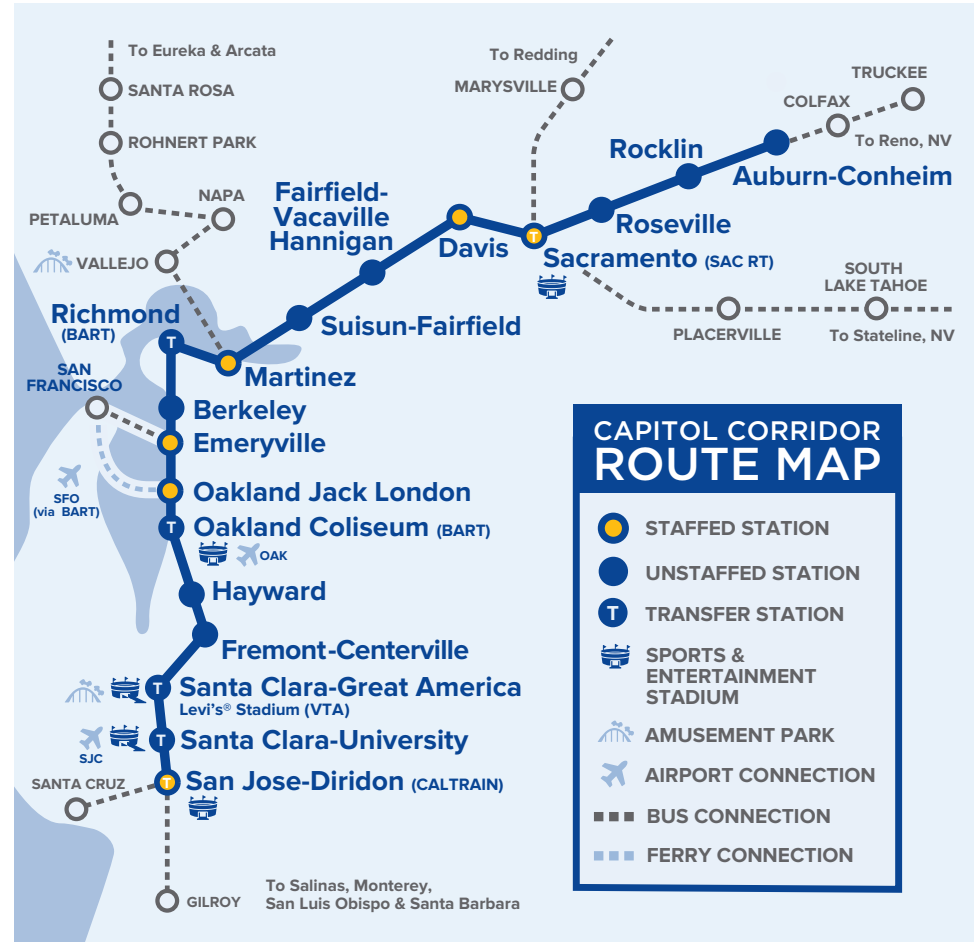

Note: Additional bus connections may be available via the ticket booking engine at www.capitolcorridor.org.

Reference Notes

Grey Amtrak Connecting Buses

Yellow Quiet Cars Available

Capitol Corridor tickets are accepted for travel on the San Joaquin service only between Oakland Jack London and Martinez, and San Francisco bus connections.

Capitol Corridor Train Stations

ARN	Auburn-Conheim 277 Nevada St. at Fulweiler St., 95603	OKJ	Oakland Jack London 245 2nd St at Alice, 94607
BKY	Berkeley University Ave. & 3rd St., underneath the University Ave. Overpass, 94710	RIC	Richmond-BART 1700 Nevin Avenue, BART Station, 94801
DAV	Davis 840 2nd St., 95616	RLN	Rocklin Rocklin Rd & Railroad Ave., 95677
EMY	Emeryville 5885 Horton St., 94608	RSV	Roseville 201 Pacific St. at Church St., 95678
FFV	Fairfield-Vacaville Hannigan 4921 Vanden Road, 95687	SAC	Sacramento 401 I St. at 5th St., 95814
FMT	Fremont 37260 Fremont Blvd., 94536	SJC	San Jose 65 Cahill Street, 95110
HAY	Hayward 22555 Meekland Ave., 94545	SCC	Santa Clara-University 1001 Railroad Ave., 95050
MTZ	Martinez 601 Marina Vista Ave., 94553	GAC	Santa Clara-Great America (Levi's Stadium®) 5099 Stars & Stripes Dr., under Tasman Dr. overpass, 95054
OAC	Oakland Coliseum-BART 700 73rd Ave., across San Leandro Blvd. from BART station, 94621	SUI	Suisun-Fairfield 177 Main St., under Hwy 12, Suisun City, 94585

Bus Connections

- A SACRAMENTO**
To Marysville/Chico/Redding*
To Roseville/Colfax/ Reno;
To South Lake Tahoe
- B MARTINEZ**
To Vallejo/Napa/Santa Rosa/Eureka,
including Discovery Kingdom*
- C SAN JOSE**
To Santa Barbara; **Highway 17 Express**
– to Santa Cruz; **MST** – to Monterey