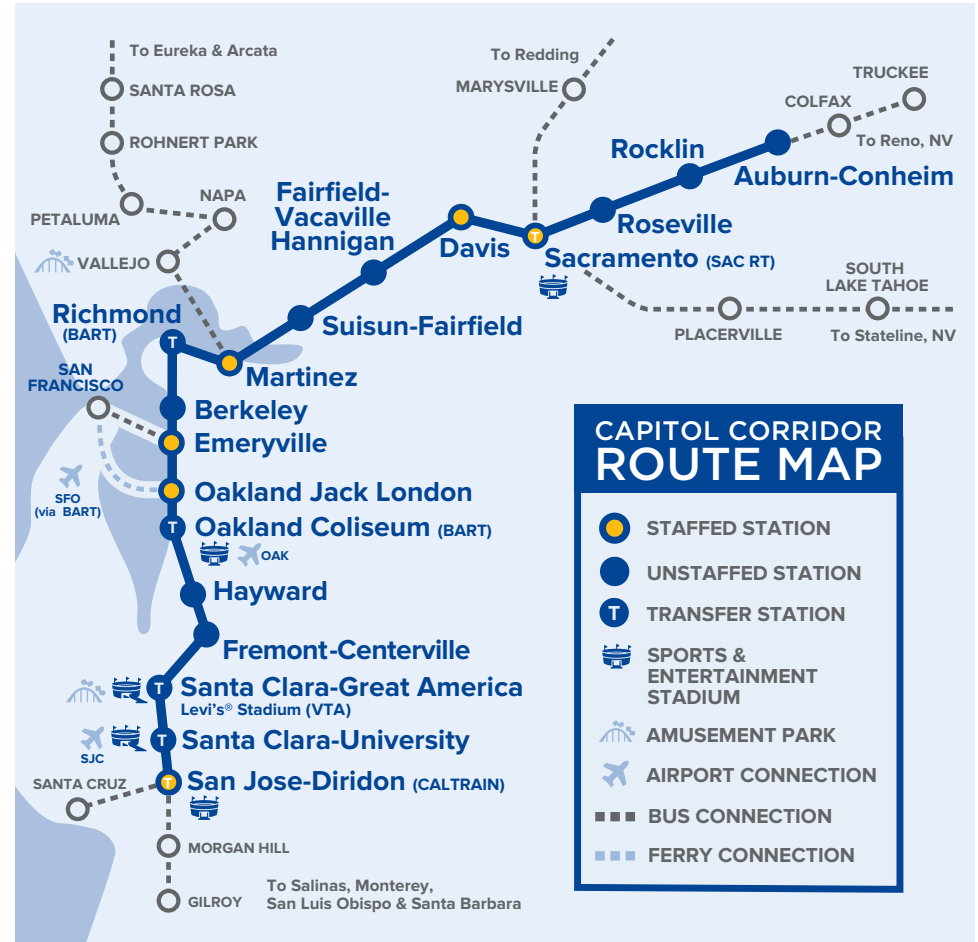

^ Pacific Surfliner Train 763 connection from Santa Barbara with stops at Goleta 11:56a, Surf/Lompoc 1:02p, Guadalupe 1:38p and Grover Beach 1:55p. Visit www.amtrak.com for updates.

Reference Notes

Grey Amtrak Connecting Buses

Blue* Only round-trip, monthly or multi-ride tickets are accepted for travel. One-way bus travel is not permitted.

Yellow Quiet Cars Available

Grey San Joaquin trains to/from Bakersfield. Capitol Corridor tickets are accepted for travel on the San Joaquin service only between Oakland Jack London and Martinez, and San Francisco bus connections.

Capitol Corridor Train Stations

ARN Auburn-Conheim 277 Nevada St. at Fulweiler St., 95603	OKJ Oakland Jack London 245 2nd St at Alice, 94607
BKY Berkeley University Ave. & 3rd St., underneath the University Ave. Overpass, 94710	RIC Richmond-BART 1700 Nevin Avenue, BART Station, 94801
DAV Davis 840 2nd St., 95616	RLN Rocklin Rocklin Rd & Railroad Ave., 95677
EMY Emeryville 5885 Horton St., 94608	RSV Roseville 201 Pacific St. at Church St., 95678
FFV Fairfield-Vacaville Hannigan 4921 Vanden Road, 95687	SAC Sacramento 401 I St. at 5th St., 95814
FMT Fremont 37260 Fremont Blvd., 94536	SJC San Jose 65 Cahill Street, 95110
HAY Hayward 22555 Meekland Ave., 94545	SCC Santa Clara-University 1001 Railroad Ave., 95050
MTZ Martinez 601 Marina Vista Ave., 94553	GAC Santa Clara-Great America (Levi's Stadium®) 5099 Stars & Stripes Dr., under Tasman Dr. overpass, 95054
OAC Oakland Coliseum-BART 700 73rd Ave., across San Leandro Blvd. from BART station, 94621	SUI Suisun-Fairfield 177 Main St., under Hwy 12, Suisun City, 94585

Bus Connections

- A SACRAMENTO**
To Marysville/Chico/Redding*
To Roseville/Colfax/ Reno;
To South Lake Tahoe
- B MARTINEZ**
To Vallejo/Napa/Santa Rosa/Eureka,
including Discovery Kingdom*
- C SAN JOSE**
To Santa Barbara; **Highway 17 Express**
– to Santa Cruz; **MST** – to Monterey