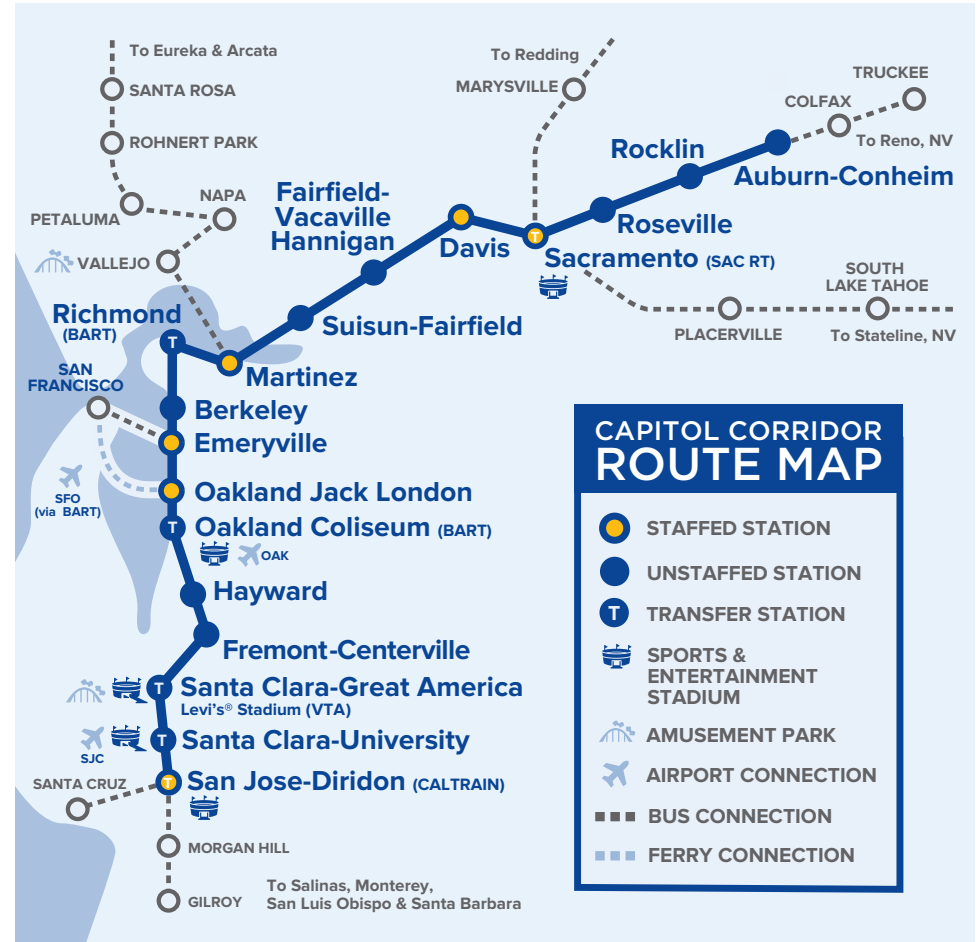

^ Pacific Surfliner Train 763 connection from Santa Barbara with stops at Goleta 11:56a, Surf/Lompoc 1:02p, Guadalupe 1:38p and Grover Beach 1:55p. Visit www.amtrak.com for updates.

Reference Notes

Grey Amtrak Connecting Buses

Blue* Only round-trip, monthly or multi-ride tickets are accepted for travel. One-way bus travel is not permitted.

Yellow Quiet Cars Available

Grey San Joaquin trains to/from Bakersfield. Capitol Corridor tickets are accepted for travel on the San Joaquin service only between Oakland Jack London and Martinez, and San Francisco bus connections.

Capitol Corridor Train Stations

ARN Auburn-Conheim 277 Nevada St. at Fulweiler St., 95603	OKJ Oakland Jack London 245 2nd St at Alice, 94607
BKY Berkeley University Ave. & 3rd St., underneath the University Ave. Overpass, 94710	RIC Richmond-BART 1700 Nevin Avenue, BART Station, 94801
DAV Davis 840 2nd St., 95616	RLN Rocklin Rocklin Rd & Railroad Ave., 95677
EMY Emeryville 5885 Horton St., 94608	RSV Roseville 201 Pacific St. at Church St., 95678
FFV Fairfield-Vacaville Hannigan 4921 Vanden Road, 95687	SAC Sacramento 401 I St. at 5th St., 95814
FMT Fremont 37260 Fremont Blvd., 94536	SJC San Jose 65 Cahill Street, 95110
HAY Hayward 22555 Meekland Ave., 94545	SCC Santa Clara-University 1001 Railroad Ave., 95050
MTZ Martinez 601 Marina Vista Ave., 94553	GAC Santa Clara-Great America (Levi's Stadium®) 5099 Stars & Stripes Dr., under Tasman Dr. overpass, 95054
OAC Oakland Coliseum-BART 700 73rd Ave., across San Leandro Blvd. from BART station, 94621	SUI Suisun-Fairfield 177 Main St., under Hwy 12, Suisun City, 94585

- A SACRAMENTO**
To Marysville/Chico/Redding*
To Roseville/Colfax/ Reno;
To South Lake Tahoe
- B MARTINEZ**
To Vallejo/Napa/Santa Rosa/Eureka,
including Discovery Kingdom*
- C SAN JOSE**
To Santa Barbara; **Highway 17 Express**
– to Santa Cruz; **MST** – to Monterey