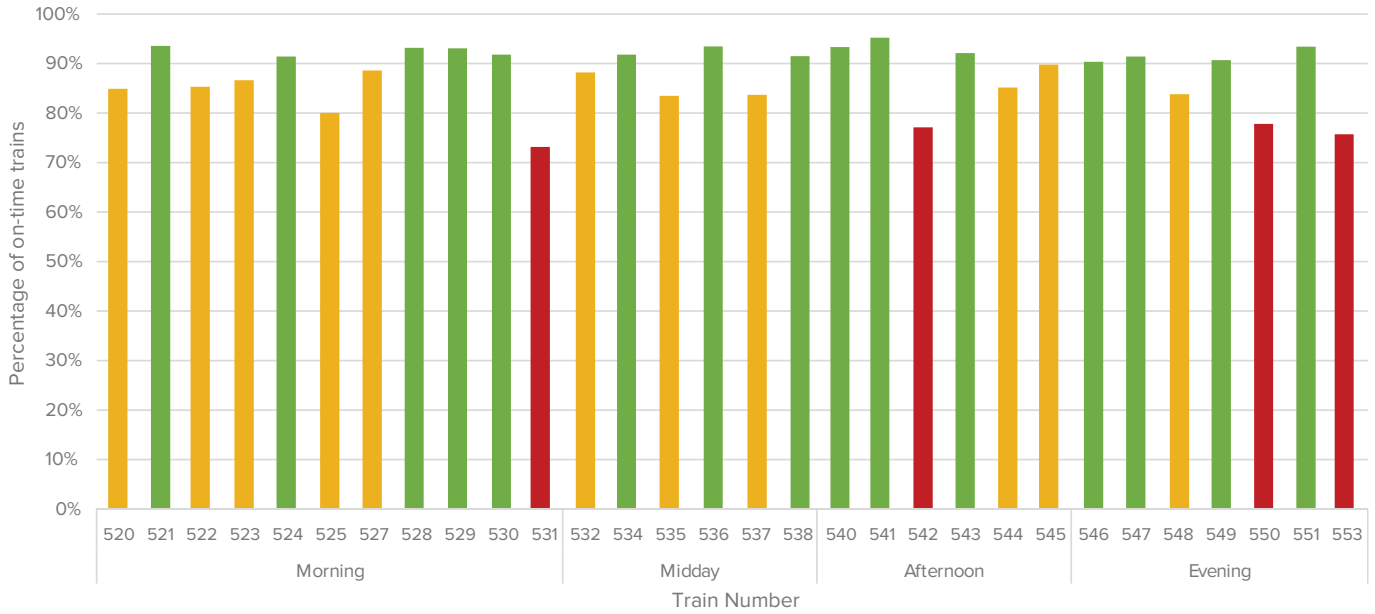

Average Endpoint On-Time Performance Weekdays · Oct – Dec 2018

■ >90%: CCJPA Standard
 ■ 80-90%: Similar to other state trains
 ■ <80%: Targeted for Improvement
 Published by Capitol Corridor Joint Powers Authority, January 2019

Average Endpoint On-Time Performance Weekends/Holidays · Oct – Dec 2018

■ >90%: CCJPA Standard
 ■ 80-90%: Similar to other state trains
 ■ <80%: Targeted for Improvement
 Published by Capitol Corridor Joint Powers Authority, January 2019