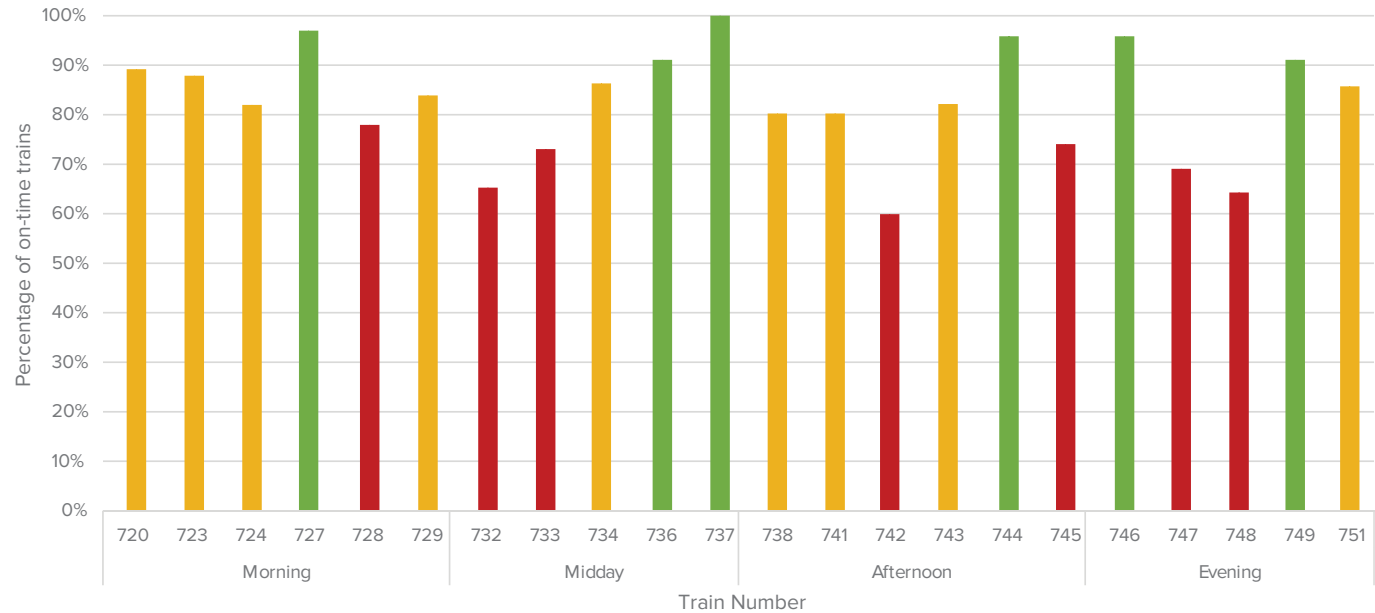

Average Endpoint On-Time Performance Weekdays · Oct – Dec 2018

■ >90%: CCJPA Standard
 ■ 80-90%: Similar to other state trains
 ■ <80%: Targeted for Improvement
 Published by Capitol Corridor Joint Powers Authority, January 2019

Average Endpoint On-Time Performance Weekends/Holidays · Oct – Dec 2018

■ >90%: CCJPA Standard
 ■ 80-90%: Similar to other state trains
 ■ <80%: Targeted for Improvement
 Published by Capitol Corridor Joint Powers Authority, January 2019