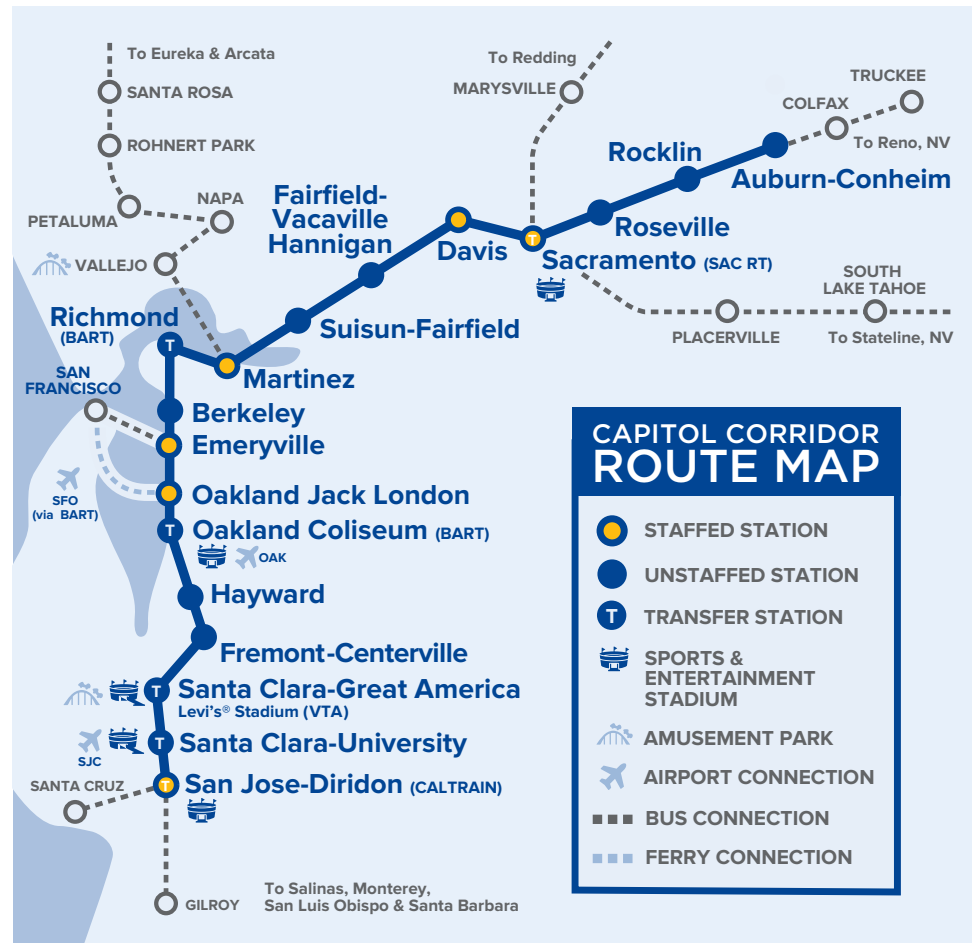

1 For connecting Caltrain schedules, visit www.caltrain.com or call (800) 660-4287. San Jose Station opens 6:15am, closes 10:00pm.

2 For connecting BART schedules, visit www.bart.gov or call (510) 464-6000.

Capitol Corridor Train Stations

ARN Auburn-Conheim 277 Nevada St. at Fulweiler St., 95603	OKJ Oakland Jack London 245 2nd St at Alice, 94607
BKY Berkeley University Ave. & 3rd St., underneath the University Ave. Overpass, 94710	RIC Richmond-BART 1700 Nevin Avenue, BART Station, 94801
DAV Davis 840 2nd St., 95616	RLN Rocklin Rocklin Rd & Railroad Ave., 95677
EMY Emeryville 5885 Horton St., 94608	RSV Roseville 201 Pacific St. at Church St., 95678
FFV Fairfield-Vacaville Hannigan 4921 Vanden Road, 95687	SAC Sacramento 401 I St. at 5th St., 95814
FMT Fremont 37260 Fremont Blvd., 94536	SJC San Jose 65 Cahill Street, 95110
HAY Hayward 22555 Meekland Ave., 94545	SCC Santa Clara-University 1001 Railroad Ave., 95050
MTZ Martinez 601 Marina Vista Ave., 94553	GAC Santa Clara-Great America (Levi's Stadium®) 5099 Stars & Stripes Dr., under Tasman Dr. overpass, 95054
OAC Oakland Coliseum-BART 700 73rd Ave., across San Leandro Blvd. from BART station, 94621	SUI Suisun-Fairfield 177 Main St., under Hwy 12, Suisun City, 94585

CAPITOL CORRIDOR ROUTE MAP

- STAFFED STATION
- UNSTAFFED STATION
- T TRANSFER STATION
- SPORTS & ENTERTAINMENT STADIUM
- AMUSEMENT PARK
- AIRPORT CONNECTION
- BUS CONNECTION
- FERRY CONNECTION

Bus Connections

- A SACRAMENTO**
To Marysville/Chico/Redding*
To Roseville/Colfax/ Reno;
To South Lake Tahoe
- B MARTINEZ**
To Vallejo/Napa/Santa Rosa/Eureka,
including Discovery Kingdom*
- C SAN JOSE**
To Santa Barbara; **Highway 17 Express**
– to Santa Cruz; **MST** – to Monterey