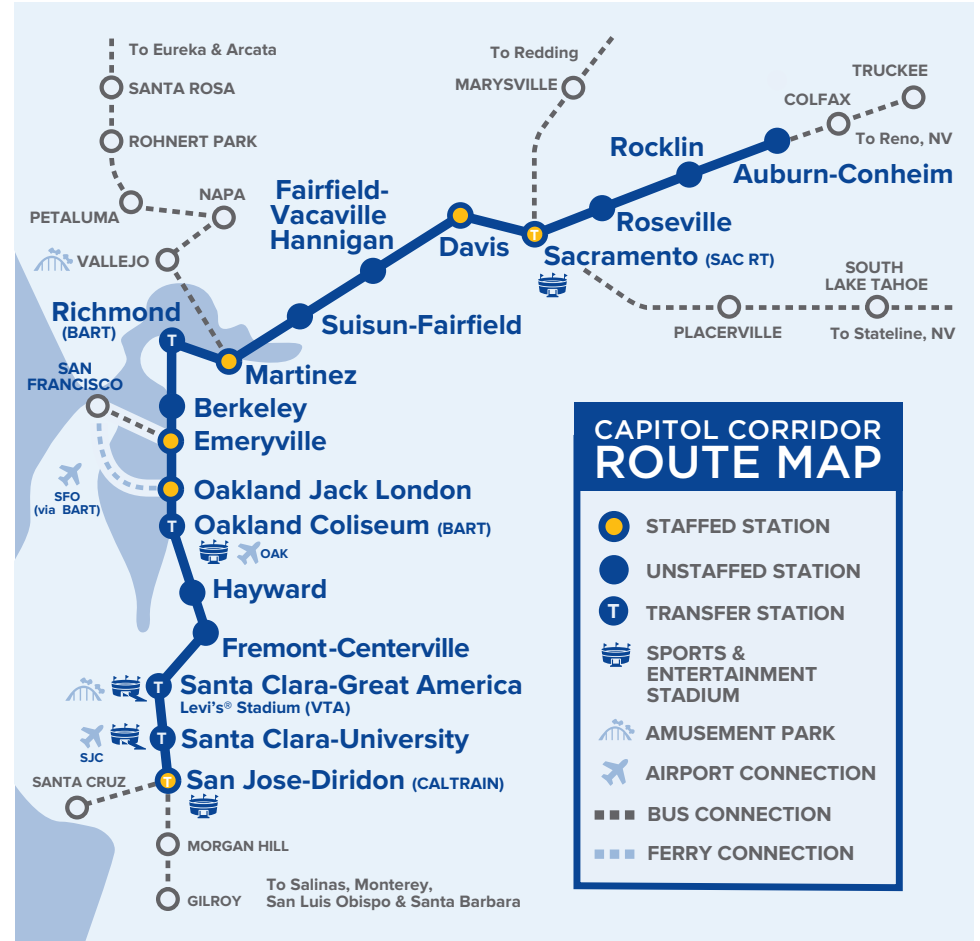

# Reference Notes

**Grey** Amtrak Connecting Buses

**Yellow** Quiet Cars Available

Capitol Corridor tickets are accepted for travel on the San Joaquin service only between Oakland Jack London and Martinez, and San Francisco bus connections.

## Capitol Corridor Train Stations

ARN <b>Auburn-Conheim</b> 277 Nevada St. at Fulweiler St., 95603	OKJ <b>Oakland Jack London</b> 245 2nd St at Alice, 94607
BKY <b>Berkeley</b> University Ave. & 3rd St., underneath the University Ave. Overpass, 94710	RIC <b>Richmond-BART</b> 1700 Nevin Avenue, BART Station, 94801
DAV <b>Davis</b> 840 2nd St., 95616	RLN <b>Rocklin</b> Rocklin Rd & Railroad Ave., 95677
EMY <b>Emeryville</b> 5885 Horton St., 94608	RSV <b>Roseville</b> 201 Pacific St. at Church St., 95678
FFV <b>Fairfield-Vacaville Hannigan</b> 4921 Vanden Road, 95687	SAC <b>Sacramento</b> 401 I St. at 5th St., 95814
FMT <b>Fremont</b> 37260 Fremont Blvd., 94536	SJC <b>San Jose</b> 65 Cahill Street, 95110
HAY <b>Hayward</b> 22555 Meekland Ave., 94545	SCC <b>Santa Clara-University</b> 1001 Railroad Ave., 95050
MTZ <b>Martinez</b> 601 Marina Vista Ave., 94553	GAC <b>Santa Clara-Great America (Levi's Stadium®)</b> 5099 Stars & Stripes Dr., under Tasman Dr. overpass, 95054
OAC <b>Oakland Coliseum-BART</b> 700 73rd Ave., across San Leandro Blvd. from BART station, 94621	SUI <b>Suisun-Fairfield</b> 177 Main St., under Hwy 12, Suisun City, 94585