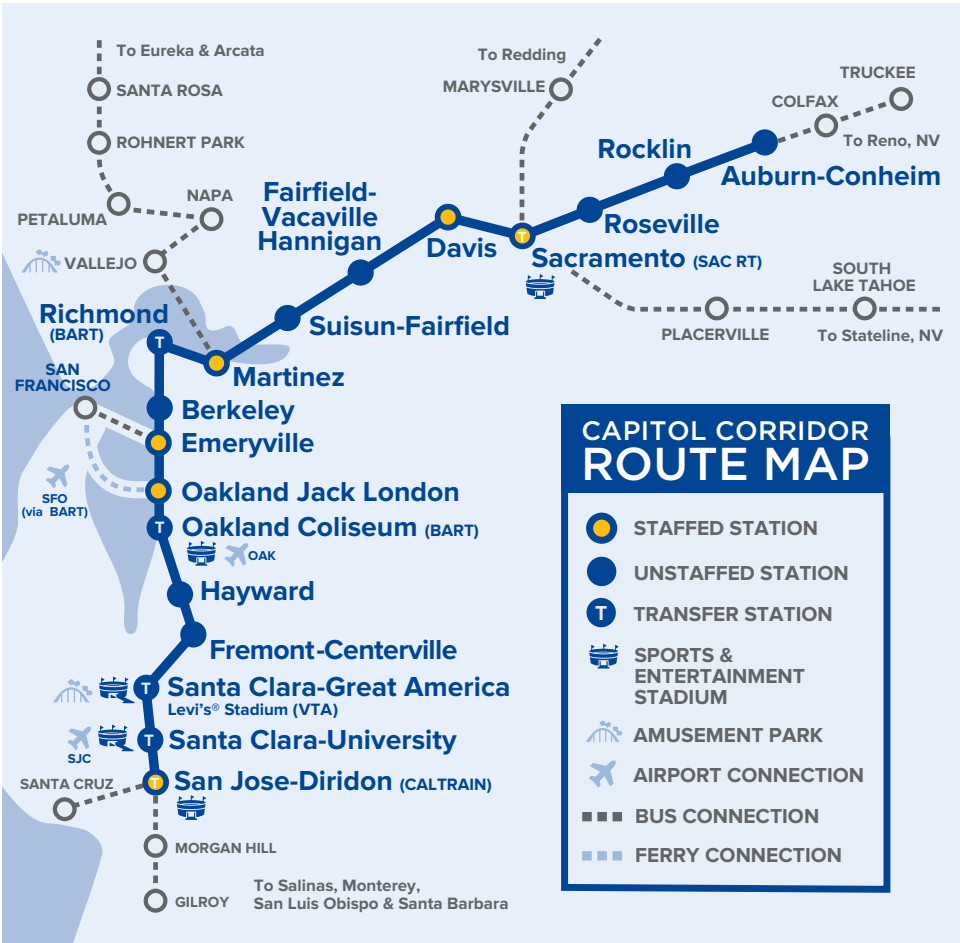

# Pacific Surfliner Train 796 connection to Santa Barbara with stops at Guadalupe 4:51p, Surf/Lompoc 5:29p, and Goleta 6:48p. Visit [www.amtrak.com](http://www.amtrak.com) for updates.

^ Pacific Surfliner Train 763 connection from Santa Barbara with stops at Goleta 11:56a, Surf/Lompoc 1:08p, Guadalupe 1:44p and Grover Beach 2:01p. Visit [www.amtrak.com](http://www.amtrak.com) for updates.

# Reference Notes

**Grey** Amtrak Connecting Buses

**Blue\*** Only round-trip, monthly or multi-ride tickets are accepted for travel. One-way bus travel is not permitted.

**Yellow** Quiet Cars Available

**Grey** San Joaquin trains to/from Bakersfield. Capitol Corridor tickets are accepted for travel on the San Joaquin service only between Oakland Jack London and Martinez, and San Francisco bus connections.

## Capitol Corridor Train Stations

ARN <b>Auburn-Conheim</b> 277 Nevada St. at Fulweiler St., 95603	OKJ <b>Oakland Jack London</b> 245 2nd St at Alice, 94607
BKY <b>Berkeley</b> University Ave. & 3rd St., underneath the University Ave. Overpass, 94710	RIC <b>Richmond-BART</b> 1700 Nevin Avenue, BART Station, 94801
DAV <b>Davis</b> 840 2nd St., 95616	RLN <b>Rocklin</b> Rocklin Rd & Railroad Ave., 95677
EMY <b>Emeryville</b> 5885 Horton St., 94608	RSV <b>Roseville</b> 201 Pacific St. at Church St., 95678
FFV <b>Fairfield-Vacaville Hannigan</b> 4921 Vanden Road, 95687	SAC <b>Sacramento</b> 401 I St. at 5th St., 95814
FMT <b>Fremont</b> 37260 Fremont Blvd., 94536	SJC <b>San Jose</b> 65 Cahill Street, 95110
HAY <b>Hayward</b> 22555 Meekland Ave., 94545	SCC <b>Santa Clara-University</b> 1001 Railroad Ave., 95050
MTZ <b>Martinez</b> 601 Marina Vista Ave., 94553	GAC <b>Santa Clara-Great America (Levi's Stadium®)</b> 5099 Stars & Stripes Dr., under Tasman Dr. overpass, 95054
OAC <b>Oakland Coliseum-BART</b> 700 73rd Ave., across San Leandro Blvd. from BART station, 94621	SUI <b>Suisun-Fairfield</b> 177 Main St., under Hwy 12, Suisun City, 94585